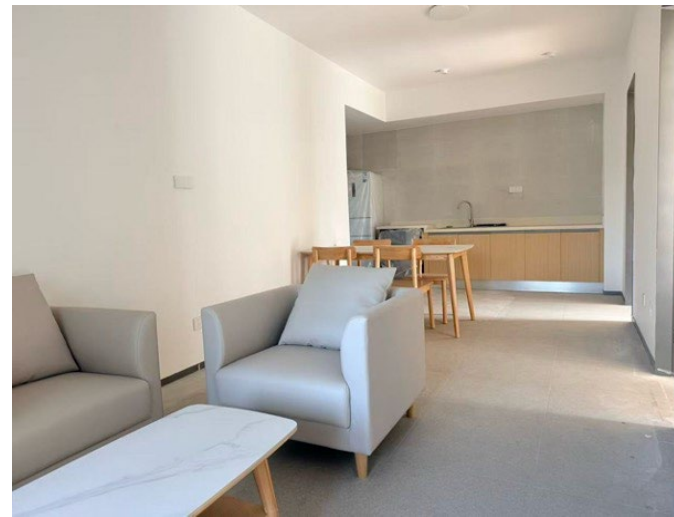

房型 Room type

- ❑ **2-person suite** (28 units): 75m²,
2BR/1LR/1BA/open kitchen/1 balcony
- ❑ **3-person suite** (12 units) : 90m²,
3BR/1LR/1BA/open kitchen/1 balcony

价格 Price

与校内6号楼保持一致:

Consistent with Building 6 on campus
2-person suite: RMB 2,640/unit/month
3-person suite: RMB 3,960/unit/month

周边 Surroundings

- ❑ **Shopping malls:** 宝能环球汇、塘朗
城广场
- ❑ **Parks:** 长源运动公园、西丽湖国际科
教城绿道、寄山公园、塘朗山公园

International Campus – Housing Facilities

卧室 Bedroom

- 分体空调
Air conditioner
- 床、床垫
Bed, mattress
- 衣柜、床头柜、学习柜
Wardrobe, bedside table, desk
- 风扇灯/吊顶灯、窗帘
Ceiling fan light, curtains

客厅、厨房 Living Room & Kitchen

- 餐桌、椅子、沙发、电视柜
Dining table, chairs, sofa, TV cabinet
- 冰箱、洗衣机
Refrigerator, washing machine
- 厨房(内有操作台、洗手池)
Kitchen (with countertop and sink)

卫生间 Bathroom

- 洗手柜 sink cabinet
- 浴室镜 Bathroom mirror
- 花洒 Shower (showerhead)
- 马桶 Toilet